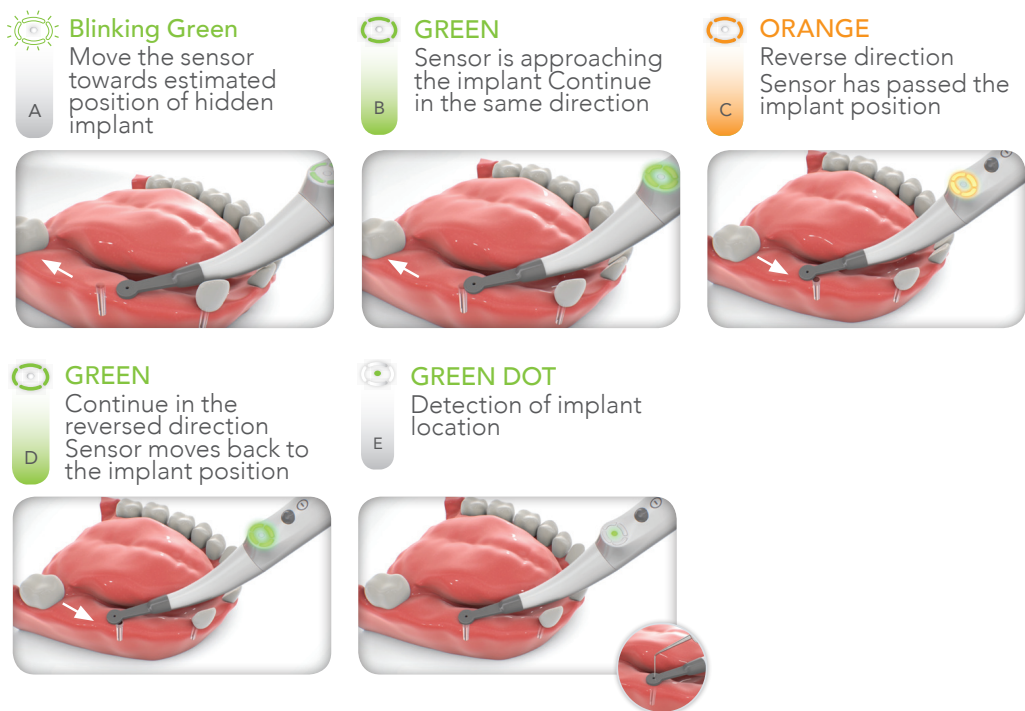

spotter - Quick User Guide

The Implant Spotter allows accurate locating of implants covered by gum tissue.

Turn on the implant Spotter and place the sensor center onto the gum at some distance from the estimated implant location.