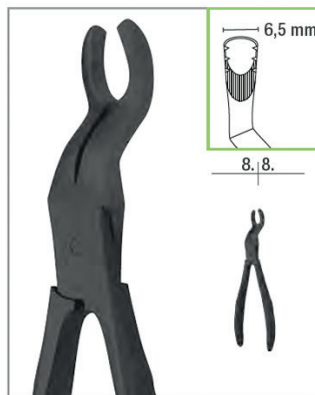

1300-67A FBC

F-line

67A

18,5 cm

Upper Jaw | Third Molars

Νέα σειρά εργαλείων με **μαύρη ματ** ανθεκτική επίστρωση.
Μοντέρνος, αισθητικός σχεδιασμός που αποτρέπει τις αντανάκλασεις.